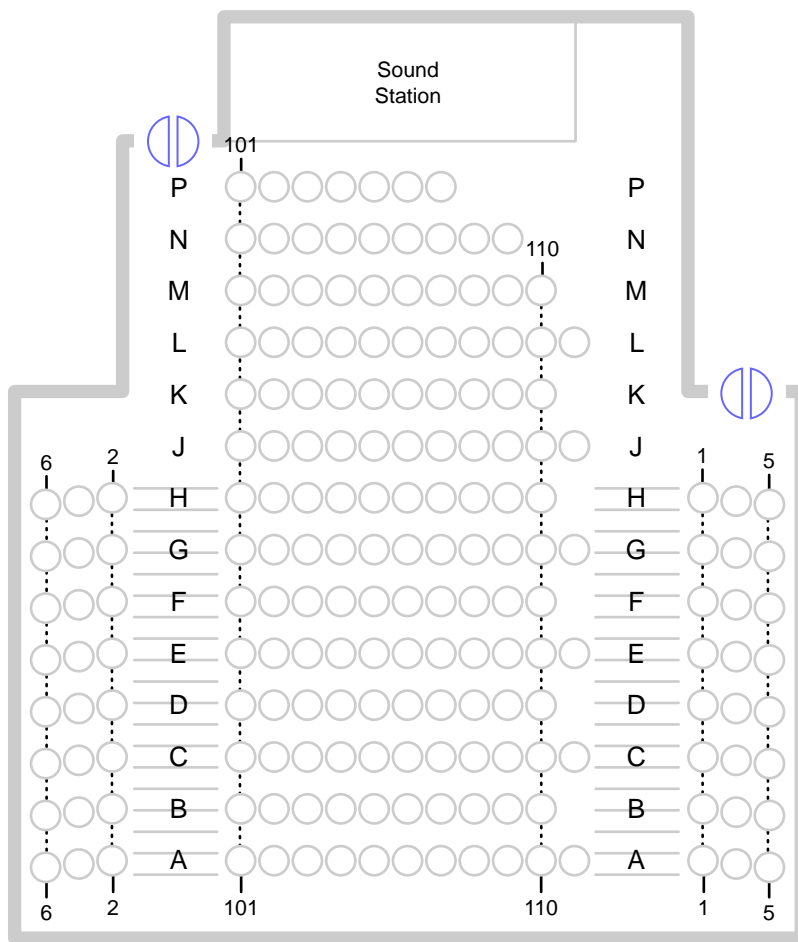

## ORCHESTRA

**KEY**

- Exit
- Accessible Seating [\*]

Balcony

BALCONY

↑  
To Stage 66'  
↓

KEY	 Exit
-----	--

POWERED BY SABO™